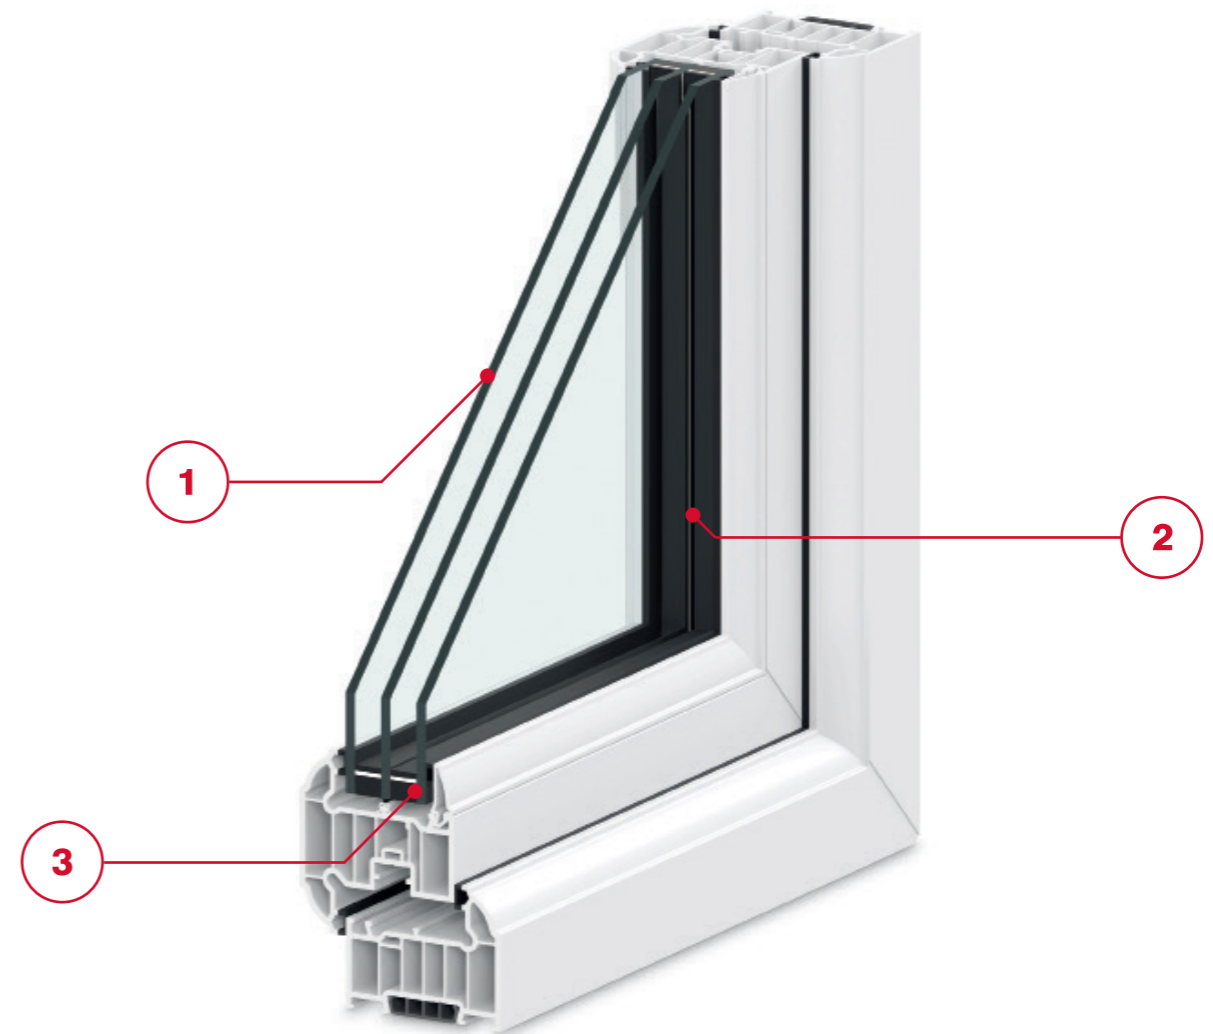

TRIPLE GLAZING

The only uPVC window specifically designed for triple glazing.

Triple glazing will significantly improve the thermal efficiency and sound insulation of your home. With three unique features, we offer the only UK window profile system specifically designed for triple glazing.

Glazing Bead for 40mm Units

A specifically designed 'flatter' glazing bead allows our frames to accommodate a thicker triple glazed unit.

Six-chambered Profile

Unique multi-chambered profile design provides superior insulation when compared to other uPVC systems.

Trojan 'Mega' Hinge

Our Trojan 'Mega' egress hinge is larger and stronger than standard, making them ideal for triple glazing.

1 Enhanced Security

A third pane of glass provides an extra layer of defence against an attempt to break-in.

2 Noise Reduction

A second unit cavity makes sound wave transfer more difficult, providing superior noise reduction.

3 Energy Retention

With the 40mm glazing bead, our triple glazed units can achieve U-values as low as 1.0 W/(m²-K).